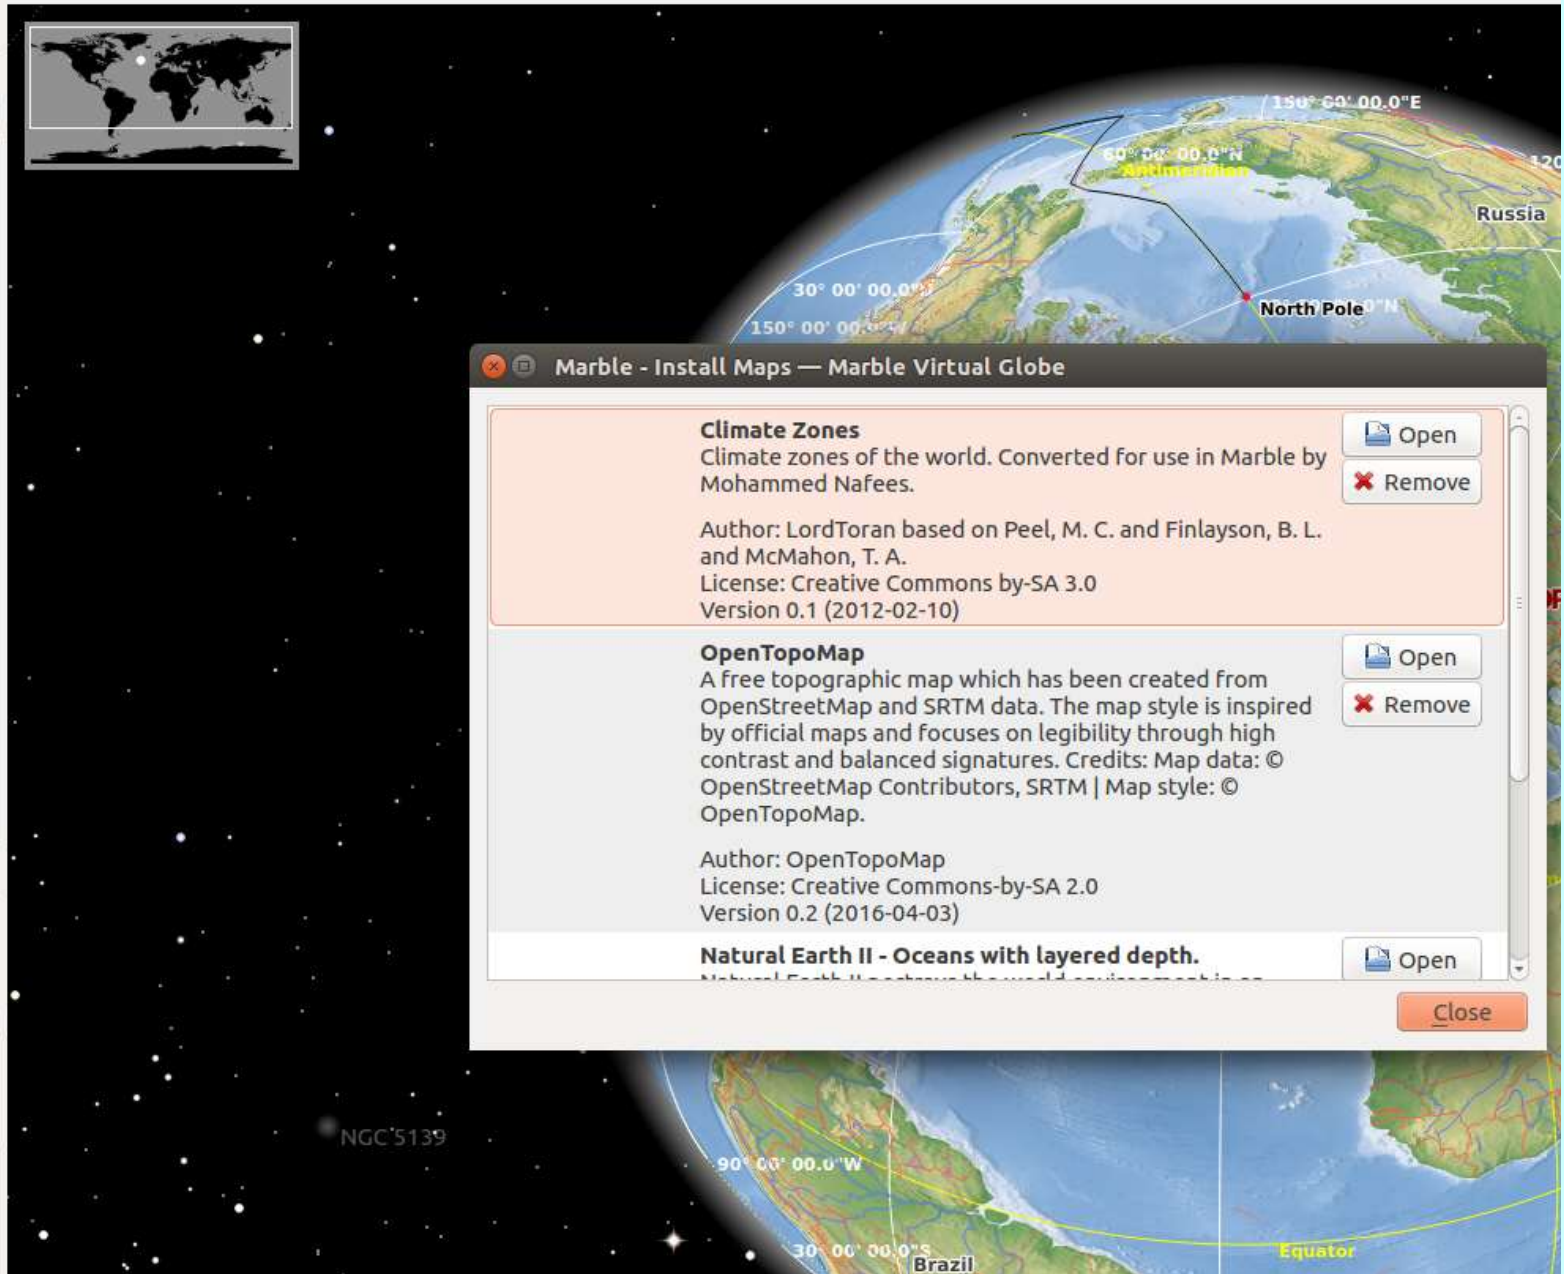

MARBLE

Small interactive globe
and geographical atlas

Other similar tools

- Google Map
- Bhuvan
- QGIS
- Google Earth

Why Marble ?

- Free & Open Source
- Uses lesser space
- Simple maps
- Ready to use maps
- Customizable

- Maps from other sources can be uploaded
- Tool for Social Sciences
- Maps can be downloaded
- Online & Offline mode

Atlas

A classic topographic map.

It uses vector lines to

OpenStreetMap

A global roadmap created by the

Marble - Install Maps — Marble Virtual Globe

Climate Zones
Climate zones of the world. Converted for use in Marble by Mohammed Nafees. Open Remove

Author: LordToran based on Peel, M. C. and Finlayson, B. L. and McMahon, T. A.
License: Creative Commons by-SA 3.0
Version 0.1 (2012-02-10)

OpenTopoMap
A free topographic map which has been created from OpenStreetMap and SRTM data. The map style is inspired by official maps and focuses on legibility through high contrast and balanced signatures. Credits: Map data: © OpenStreetMap Contributors, SRTM | Map style: © OpenTopoMap. Open Remove